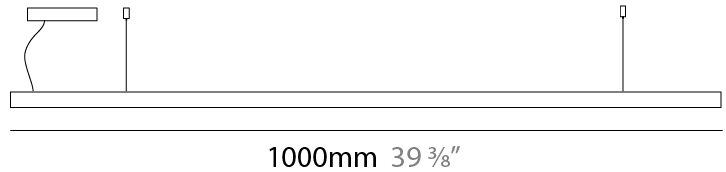

PROJECT
TYPE
SPECIFIER
QUANTITY
DATE

LED28 SUSPENSION

D71008-

base number
Color   Finish
Temperature   Options

1. To build a product code in our configurator select the specify button on the base model # product page
2. To build a manual product code on this datasheet choose from the options listed below in blue font and add the suffix to the base model #

GENERAL

Series: Woodlin
Subseries: LED28
Brand: Tunto
Division: Design
Mounting Type: Suspension
Mounting Location: Ceiling
Subcategory: Profile

PHYSICAL

Shape: Rectangle
Length (mm): 1000
Length (in): 39 ³/₈"
Width (mm): 28
Width (in): 1 ¹/₈"
Height (mm): 28
Height (in): 1 ¹/₈"
Max. Overall Height (mm): 2028
Max. Overall Height (in): 79 ¹³/₁₆"
Light Distribution: Direct
Diffuser: Opal
Fixture Finish: [WAL / ASH / OAK / BLK / WHI](#)
Fixture Material: Wood
Cable Details: 2000mm / 78 3/4"

ELECTRICAL

Lamp Type: LED
Input Wattage (W): 21
Total Output Wattage (W): 19
Dimming: Tri-Mode (Non-Dimming and Phase Dimming (120Vac only) and 0-10V Dimming)
Driver Included: Yes
Driver Location: Integrated
Driver Type: Constant Current - Universal
Driver Class: Class 2
Input Voltage (V): 120 - 277
Constant Current (MA): 700

LED

Color Temperature (°K): [2700 / 3000 / 4000](#)
Max. Delivered Lumen (lm): 1200
CRI: >93 CRI
Lamp Life (hrs): 50000

OPTICAL

RATINGS AND CERTIFICATIONS

Certified By: Certified for North American Standards
IP rating: IP20

28mm 1 ¹/₈"

Direct