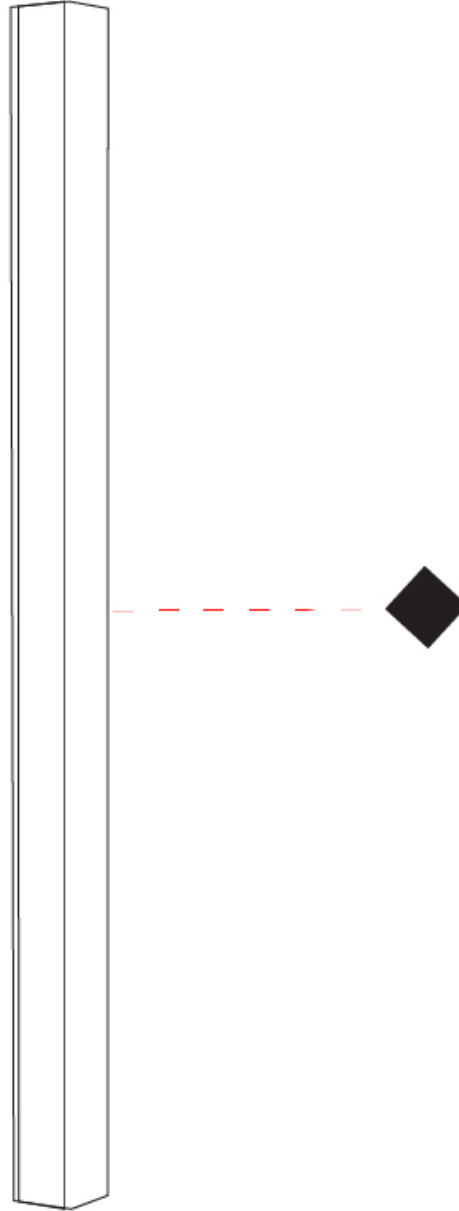

LED40 SURFACE

D72005-

PROJECT

TYPE

SPECIFIER

QUANTITY

DATE

D