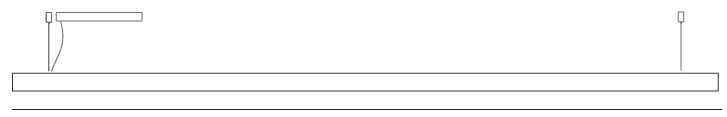

PROJECT
TYPE
SPECIFIER
QUANTITY
DATE

LED60 SUSPENSION

D71019-

base number
Color   Finish
Temperature   Options

1. To build a product code in our configurator select the specify button on the base model # product page
2. To build a manual product code on this datasheet choose from the options listed below in blue font and add the suffix to the base model #

GENERAL

Series: Woodlin
Subseries: LED60
Brand: Tunto
Division: Design
Mounting Type: Suspension
Mounting Location: Ceiling
Subcategory: Profile

PHYSICAL

Shape: Rectangle
Length (mm): 2000
Length (in): 78 ¾
Width (mm): 60
Width (in): 2 ⅜
Height (mm): 60
Height (in): 2 ⅜
Max. Overall Height (mm): 2060
Max. Overall Height (in): 81 ⅞
Light Distribution: Direct
Diffuser: Opal
Fixture Finish: [WAL / ASH / OAK / BLK / WHI](#)
Fixture Material: Wood
Cable Details: 2000mm / 78 ¾"

ELECTRICAL

Lamp Type: LED
Input Wattage (W): 90
Total Output Wattage (W): 75.9
Dimming: Tri-Mode (Non-Dimming and Phase Dimming (120Vac only) and 0-10V Dimming)
Driver Included: Yes
Driver Location: Integrated
Driver Type: Constant Current - Universal
Driver Class: Class 2
Input Voltage (V): 120 - 277
Constant Current (MA): 700

LED

Color Temperature (°K): [2700 / 3000 / 4000](#)
Max. Delivered Lumen (lm): 6550
CRI: >93 CRI
Lamp Life (hrs): 50000

OPTICAL

RATINGS AND CERTIFICATIONS

Certified By: Certified for North American Standards
IP rating: IP20

2000mm 78 ¾"

60mm 2 ⅜"

Direct